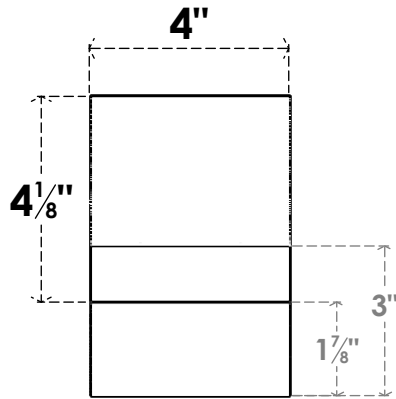

# ITEM NUMBER: RFTURO040X06000X12000X006RID00RCPR

4"W X 6"H X 12"L TIMBERTHANE ROUGH CEDAR RIDGEWOOD FAUX WOOD OPEN RAFTER TAIL, 6" END, PRIMED TAN

**SIDE PROFILE**

**ISOMETRIC**

**FRONT PROFILE**

GENERATED DATE : 03/02/2023