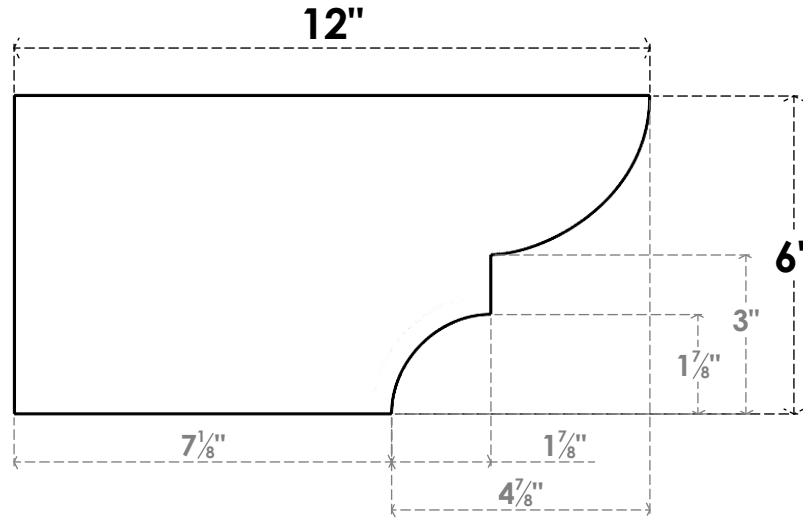

# ITEM NUMBER: RFTURO040X06000X12000X006RID00RCPR

4"W X 6"H X 12"L TIMBERTHANE ROUGH CEDAR RIDGEWOOD FAUX WOOD OPEN RAFTER TAIL, 6" END, PRIMED TAN

**SIDE PROFILE**

**ISOMETRIC**

**FRONT PROFILE**

GENERATED DATE : 03/02/2023