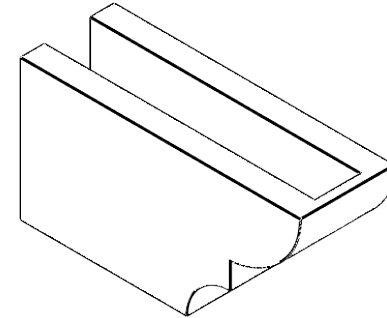

# ITEM NUMBER: RFTURO040X06000X12000X006RID00RCPR

4"W X 6"H X 12"L TIMBERTHANE ROUGH CEDAR RIDGEWOOD FAUX WOOD OPEN RAFTER TAIL, 6" END, PRIMED TAN

**SIDE PROFILE**

**ISOMETRIC**

**FRONT PROFILE**

GENERATED DATE : 03/02/2023

EKENA MILLWORK  
2300 WEST MAIN ST.  
CLARKSVILLE, TX 75426  
TOLL FREE: 866-607-0453  
WWW.EKENAMILLWORK.COM

NOTES

1. INSTALLATION TO BE COMPLETED IN ACCORDANCE WITH MANUFACTURER'S SPECIFICATIONS.
2. DRAWING MAY NOT BE TO SCALE
3. THIS DRAWING IS INTENDED FOR DESIGN AND PLANNING PURPOSES ONLY.
4. ALL INFORMATION CONTAINED HEREIN WAS CURRENT AT THE TIME OF DEVELOPMENT BUT MUST BE REVIEWED AND APPROVED BY THE PRODUCT MANUFACTURER TO BE CONSIDERED ACCURATE.
5. TIMBERTHANE ARCHITECTURAL PRODUCTS ARE MADE FROM HIGH DENSITY URETHANE AND COME FACTORY PRIMED